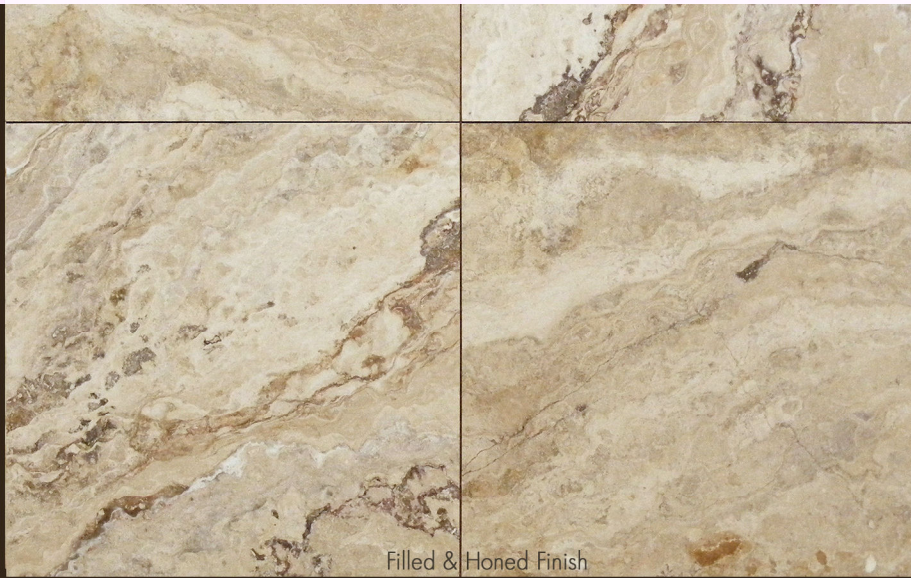

PICASSO FILLED & HONED TRAVERTINE

Filled & Honed Finish