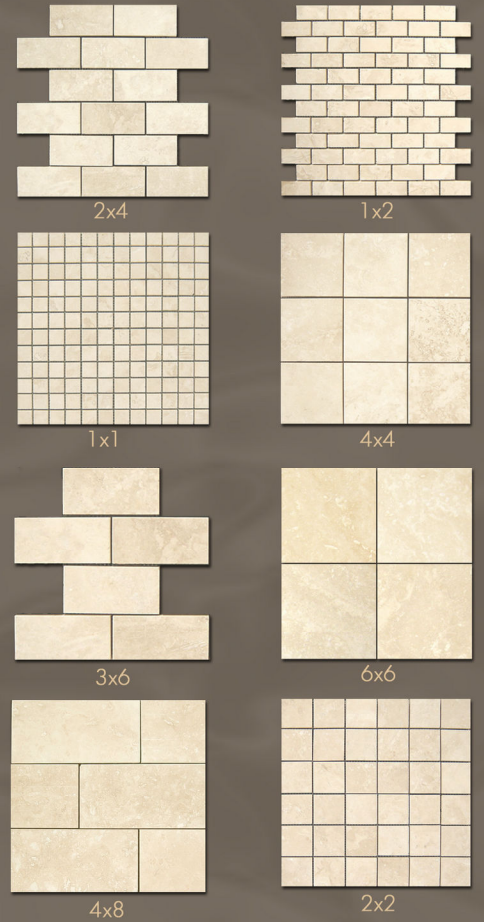

In Stock Filled & Honed Mosaics: 2x4, 4x4, 3x6, 4x12

SCABOS CHISELED & BRUSHED TRAVERTINE

Tumbled Mosaics

Tumbled Mosaics Available in: 1x1, 1x2, 2x2, 2x4, 4x4, Diamond, Roman Pattern.

SATURNIA F/H TRAVERTINE

Available Sizes:

SATURNIA F/H/C PATTERN

Available Sizes:

SUNSET *Filled & Honed*

SUNSET F/H MOSAICS

2x4

Available Sizes:

IVORY CREMA TRAVERTINE

Filled & Honed Mosaics

Tumbled Mosaics

Available Sizes:

SUNSET TRAVERTINE C/B

Chiseled & Brushed Finish

8x8 8x16 16x16 16x24

Variation

Brushed Mosaics

Available Sizes:

8x12 12x12 16x16 18x18
Also Available in 8x8, 8x16, 12x24.

3-Size Pattern - Brushed Finish

Variation

Mosaics

Available finishes:
Tumbled, Polished

1x1

4x8