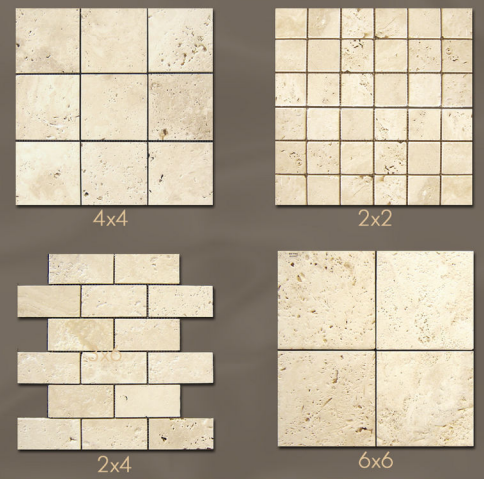

In Stock Filled & Honed Mosaics: 2x4, 4x4, 3x6, 4x12

SCABOS CHISELED & BRUSHED TRAVERTINE

Tumbled Mosaics

Tumbled Mosaics Available in: 1x1, 1x2, 2x2, 2x4, 4x4, Diamond, Roman Pattern.

SATURNIA F/H TRAVERTINE

Available Sizes:

SATURNIA F/H/C PATTERN

Available Sizes:

SUNSET *Filled & Honed*

SUNSET F/H MOSAICS

2x4

Available Sizes:

IVORY CREMA TRAVERTINE

Filled & Honed Mosaics

Tumbled Mosaics

Available Sizes:

SUNSET TRAVERTINE C/B

Chiseled & Brushed Finish

8x8 8x16 16x16 16x24

Variation

Brushed Mosaics

Available Sizes:

8x12 12x12 16x16 18x18
Also Available in 8x8, 8x16, 12x24.

3-Size Pattern - Brushed Finish

Variation

Mosaics

Available finishes:
Tumbled, Polished

1x1

4x8